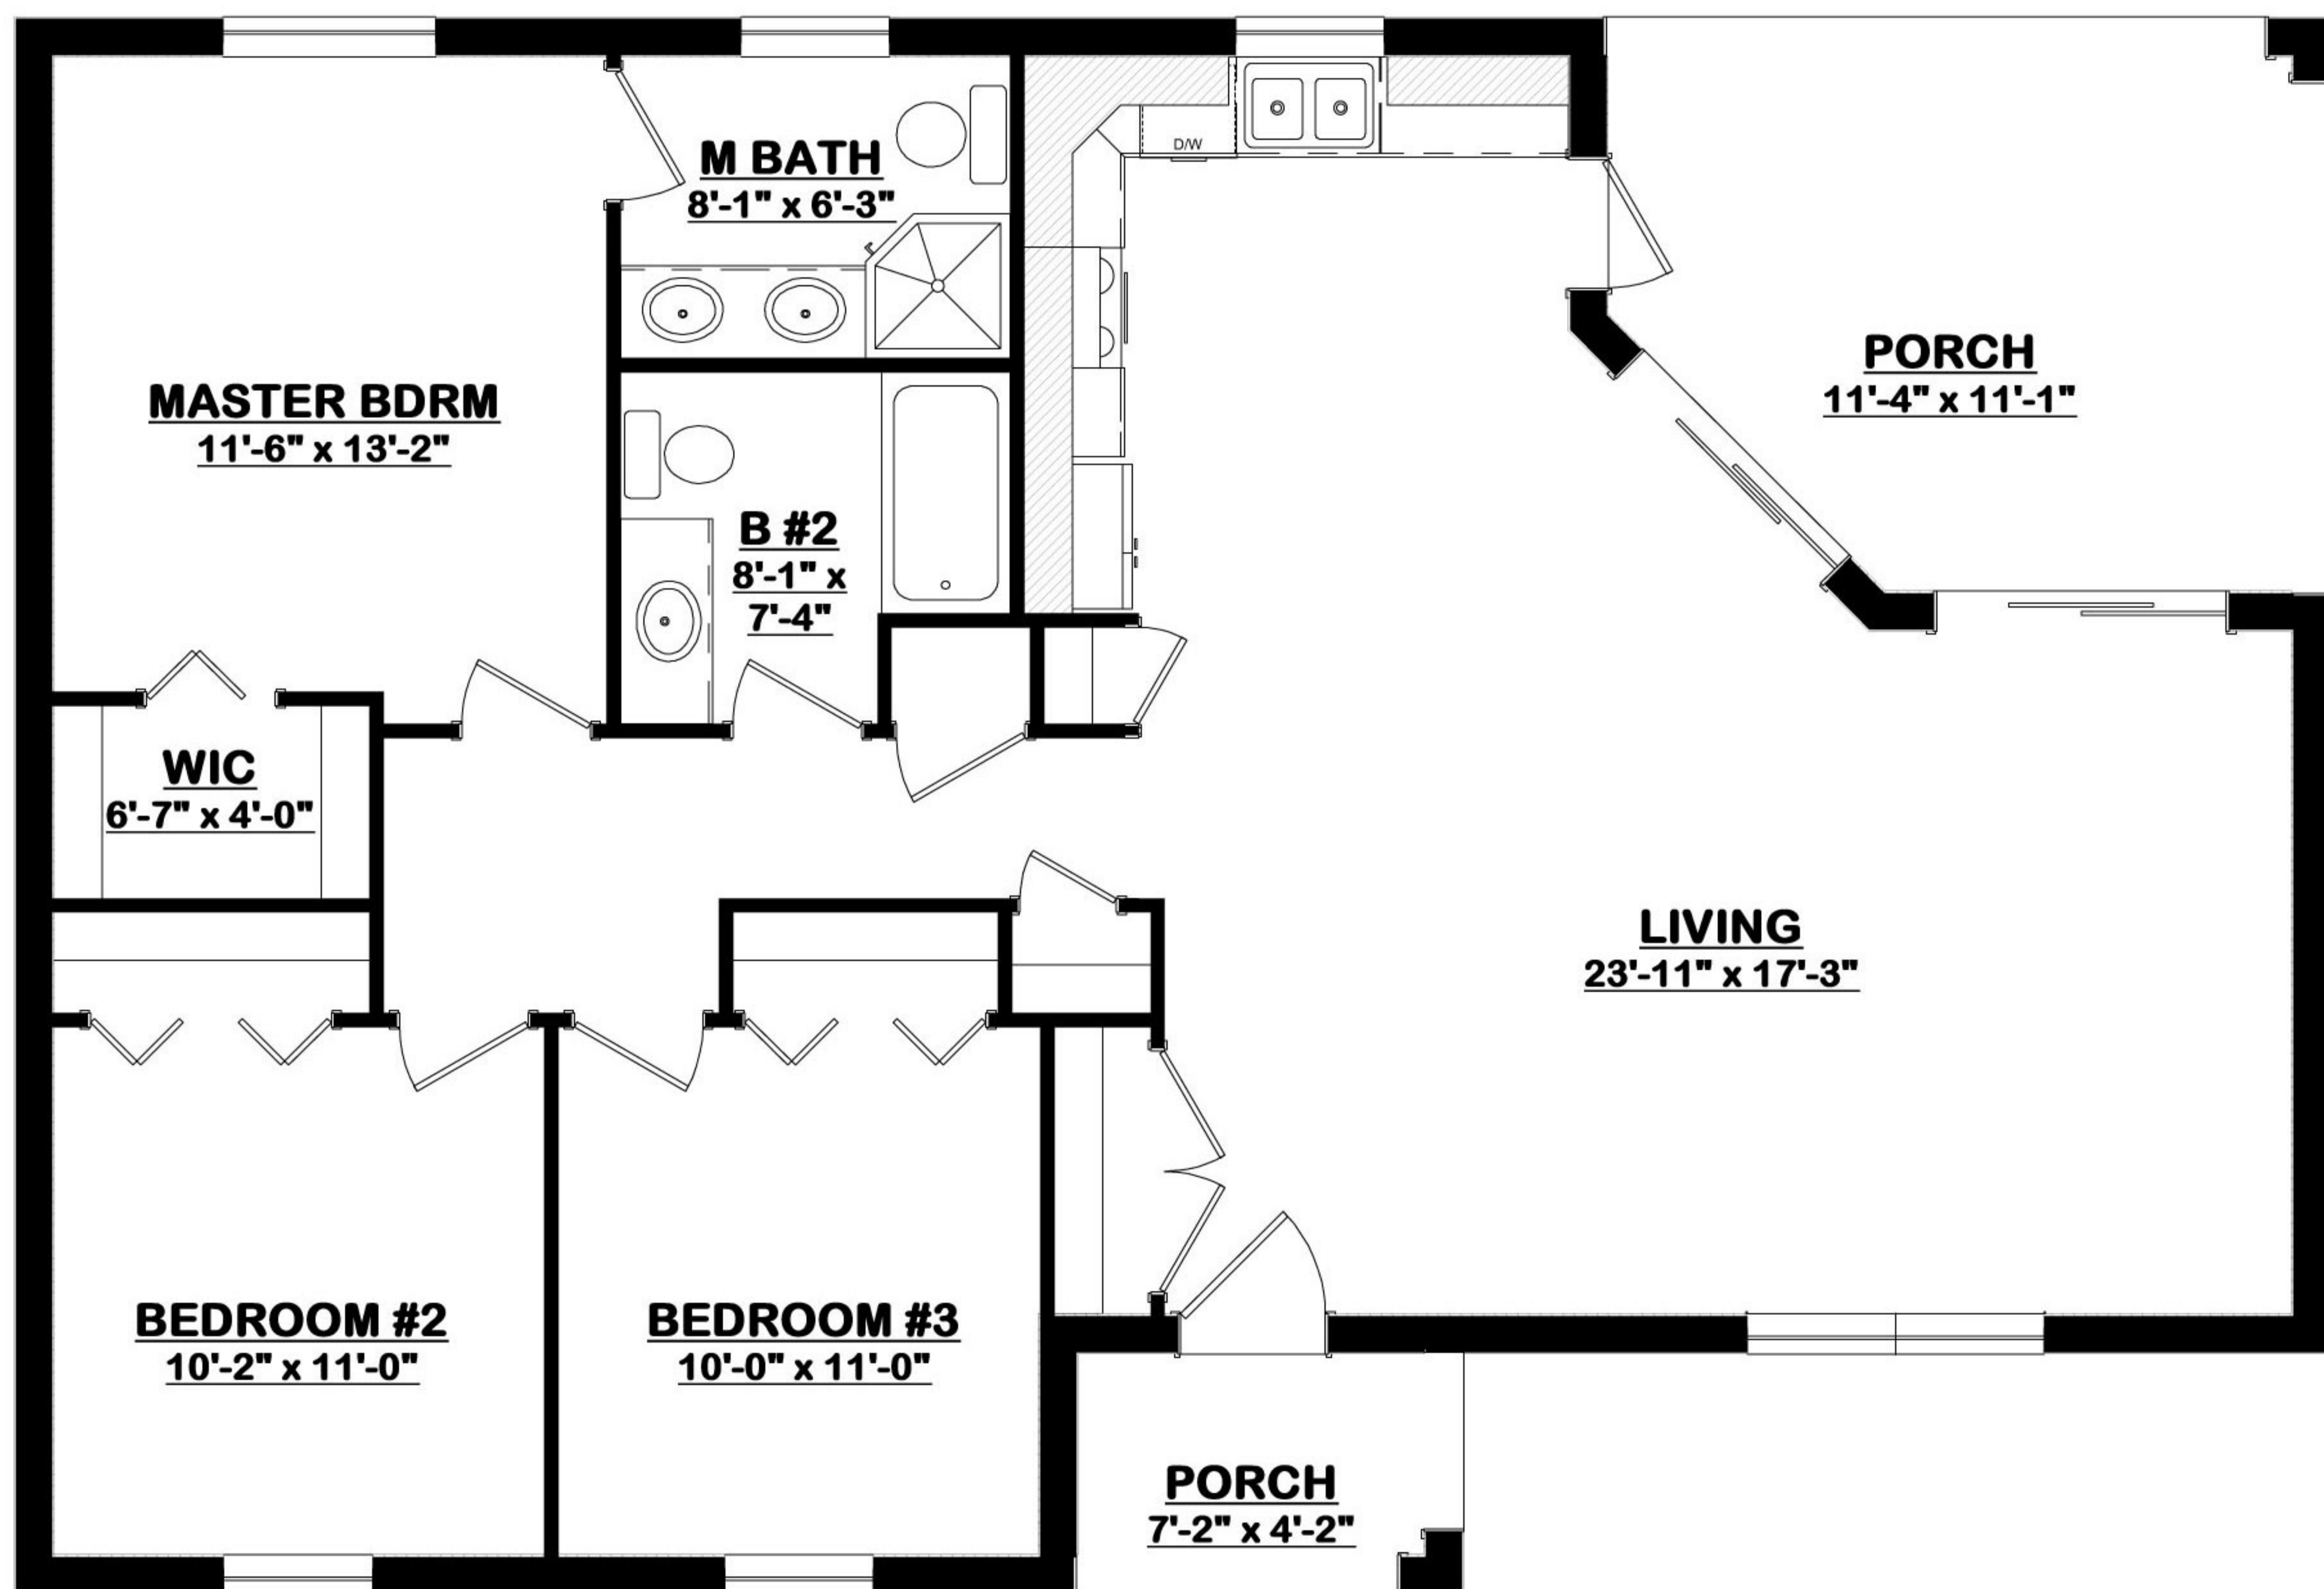

~The Ligustrum~

THE STATS:

1276	Living
152	B. Porch
35	F. Porch
1463	Total

BUILDING
DESIGNS

For more information on this style

Call Paul Howel

863-634-7781